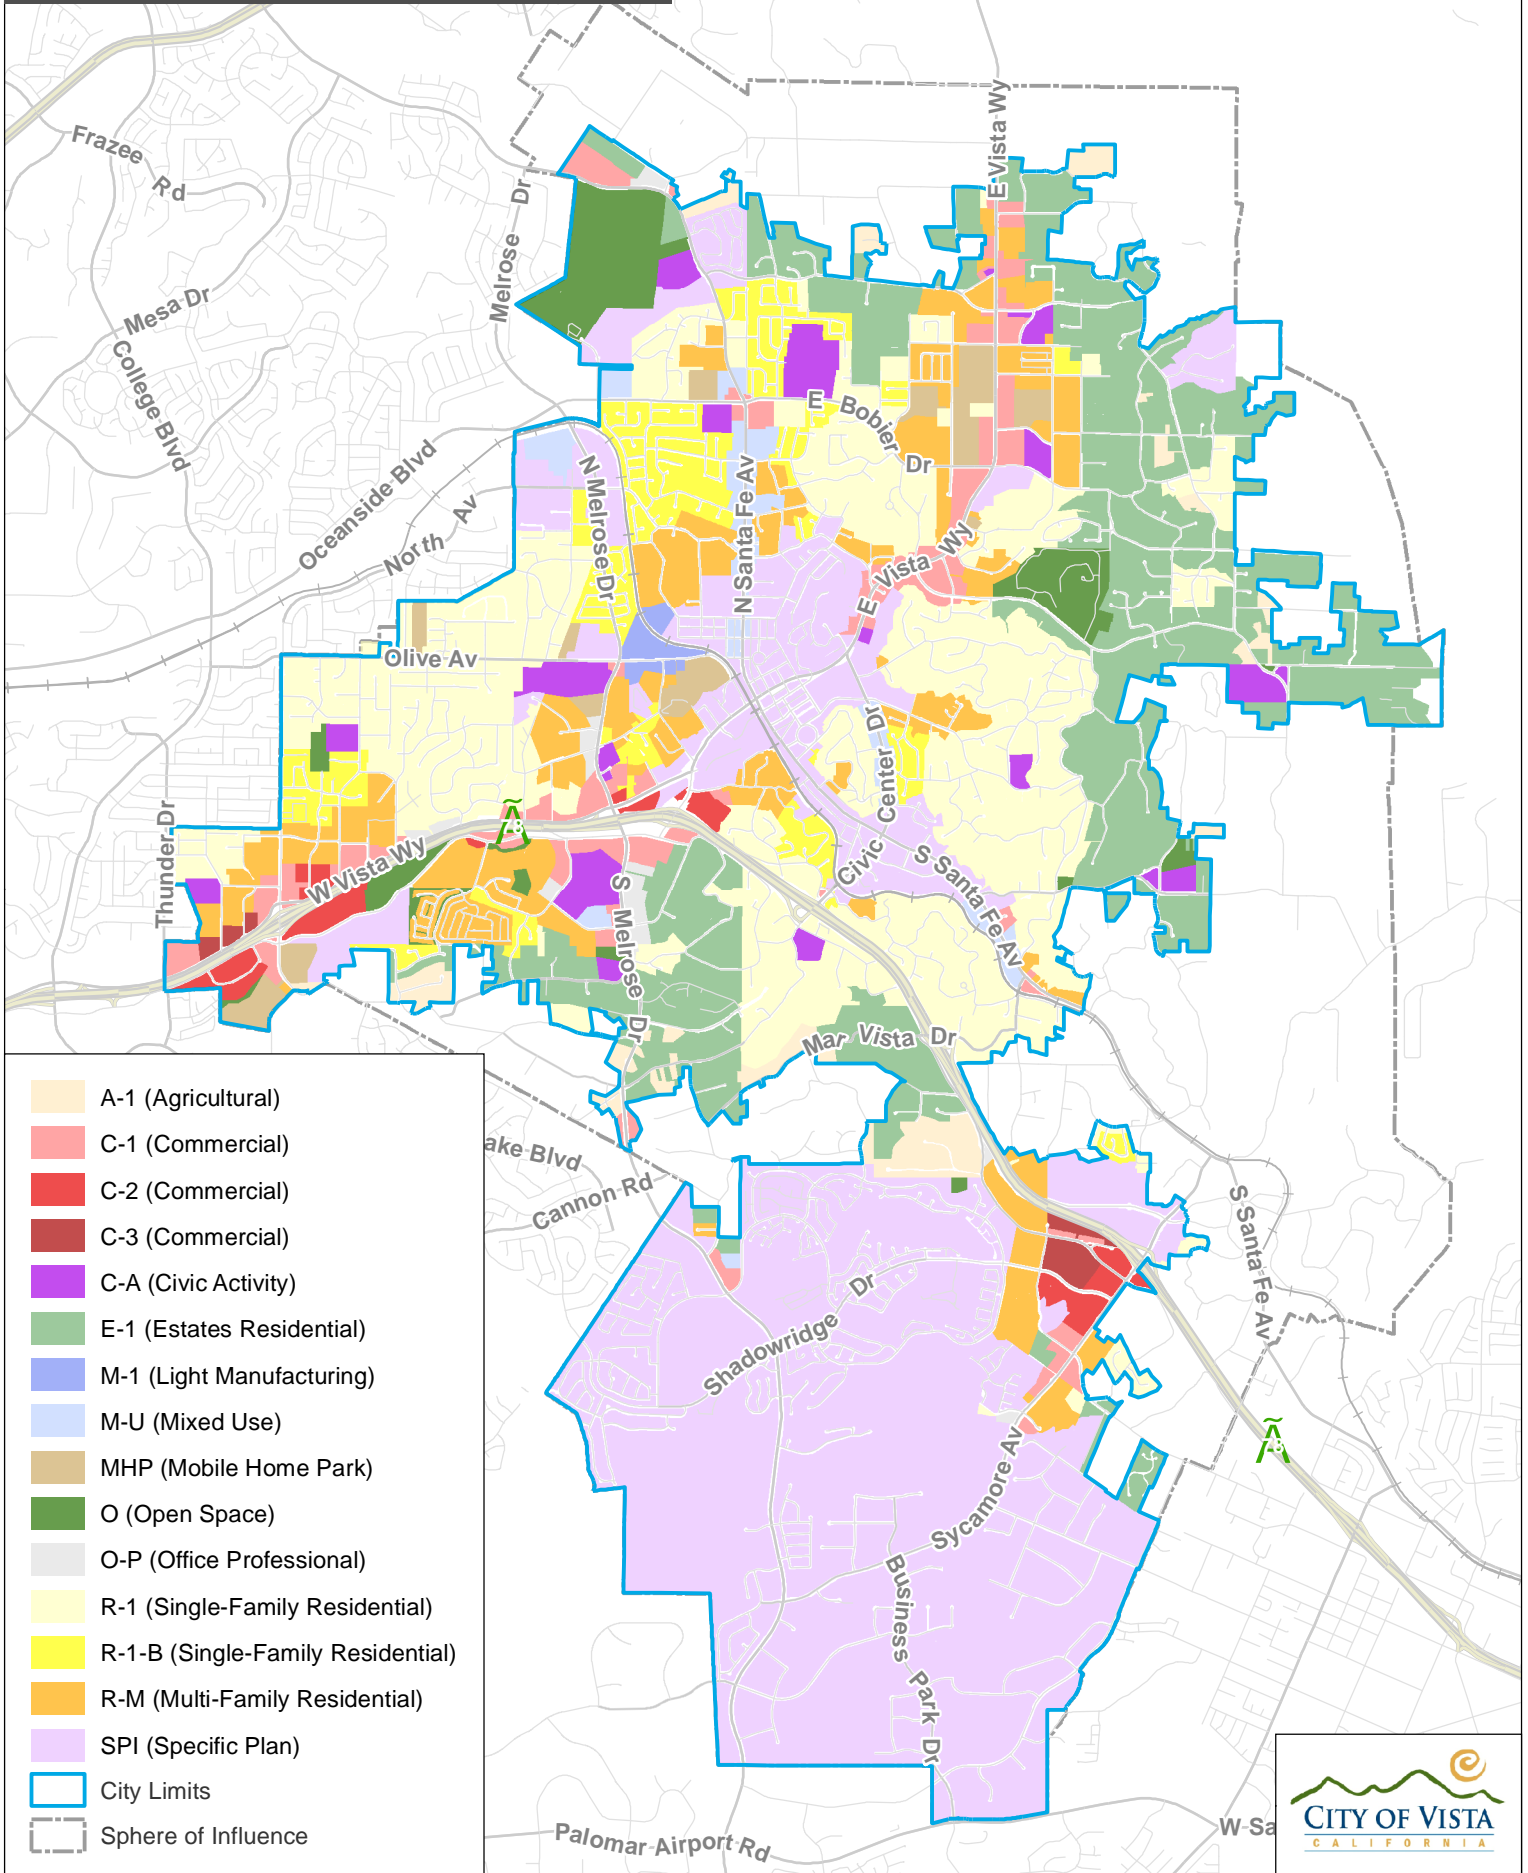

City of Vista Zoning Map

0 1 Mile

Disclaimer: This product is for informational purposes and may not have been prepared for, or be suitable for legal, engineering, or surveying purposes. Users of this information should review or consult the primary data and information sources to ascertain the usability of the information.